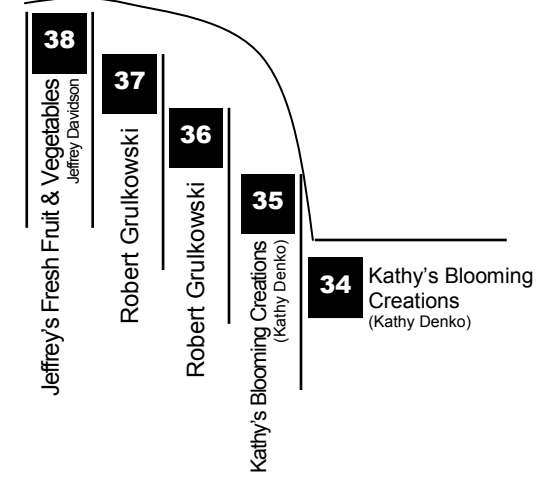

## FOX RIVER AND RIVERWALK

Cross Walk

## FORMER TRANSIT CENTER

Cross Walk

## Riverfront Plaza

LIVE MUSIC

Friedman Drive

### PEAK SEASON 2011

**June 18 - Oct 29**