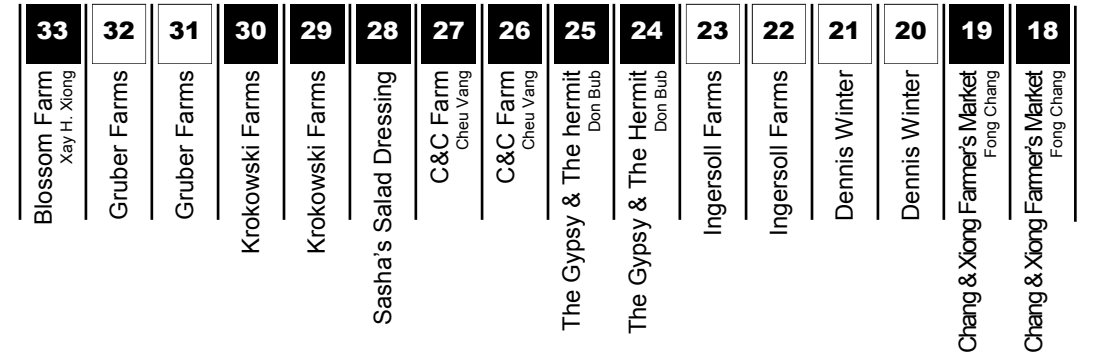

## FOX RIVER AND RIVERWALK

Cross Walk

## FORMER TRANSIT CENTER

Cross Walk

### PEAK SEASON 2011

**June 18 - Oct 29**