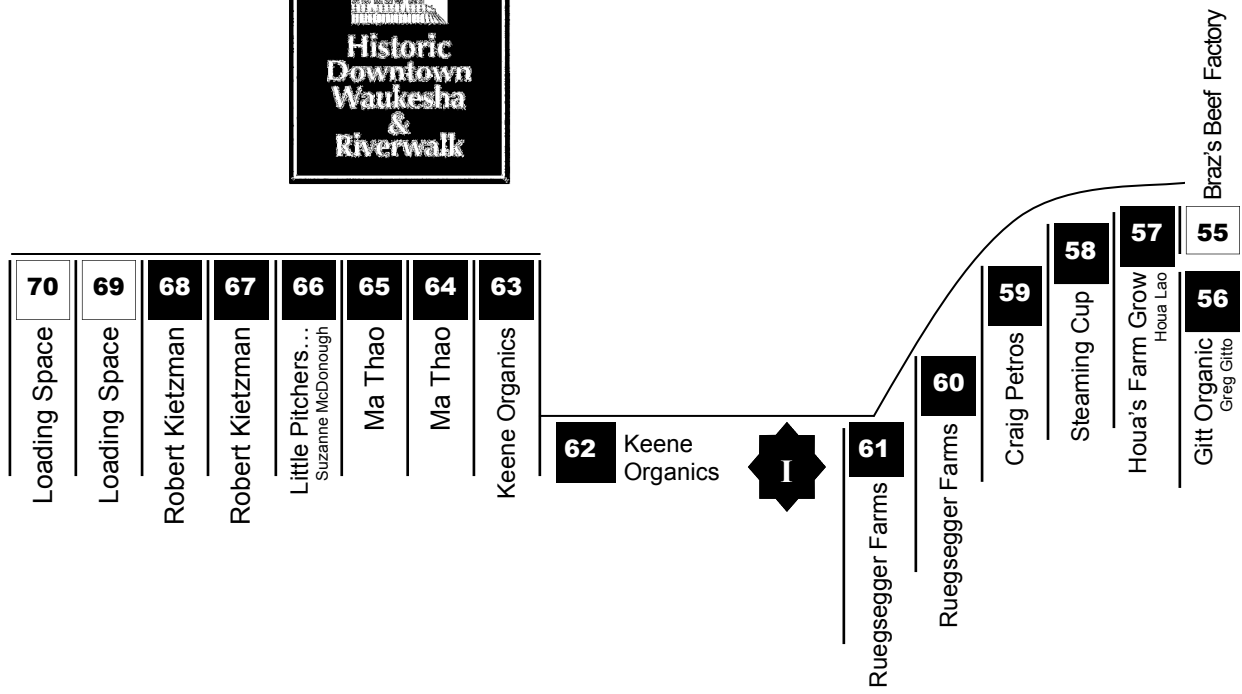

## FOX RIVER AND RIVERWALK

Cross Walk

## FORMER TRANSIT CENTER

Cross Walk

## Riverfront Plaza

LIVE MUSIC

Friedman Drive

### PEAK SEASON 2011

**June 18 - Oct 29**