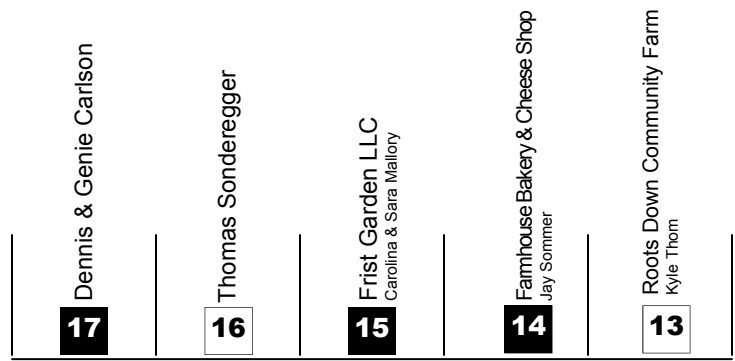

## FOX RIVER AND RIVERWALK

Cross Walk

## FORMER TRANSIT CENTER

Cross Walk

## Riverfront Plaza

LIVE MUSIC

Friedman Drive

### PEAK SEASON 2011

**June 18 - Oct 29**