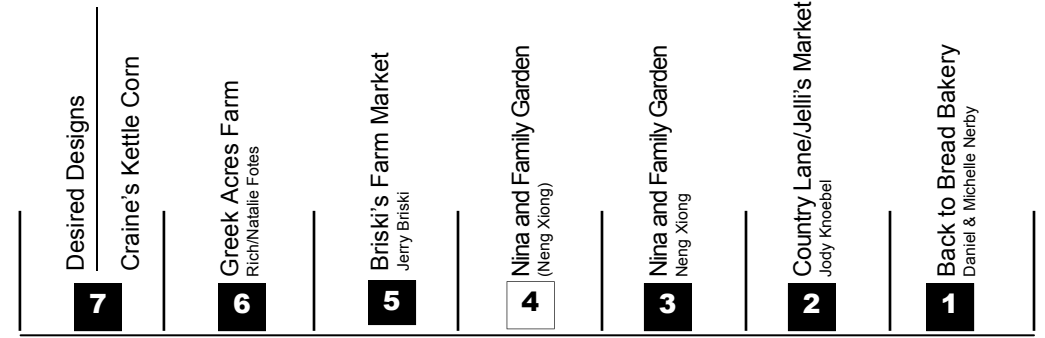

## FOX RIVER AND RIVERWALK

Cross Walk

## FORMER TRANSIT CENTER

Cross Walk

## Riverfront Plaza

LIVE MUSIC

Friedman Drive

### PEAK SEASON 2011

**June 18 - Oct 29**