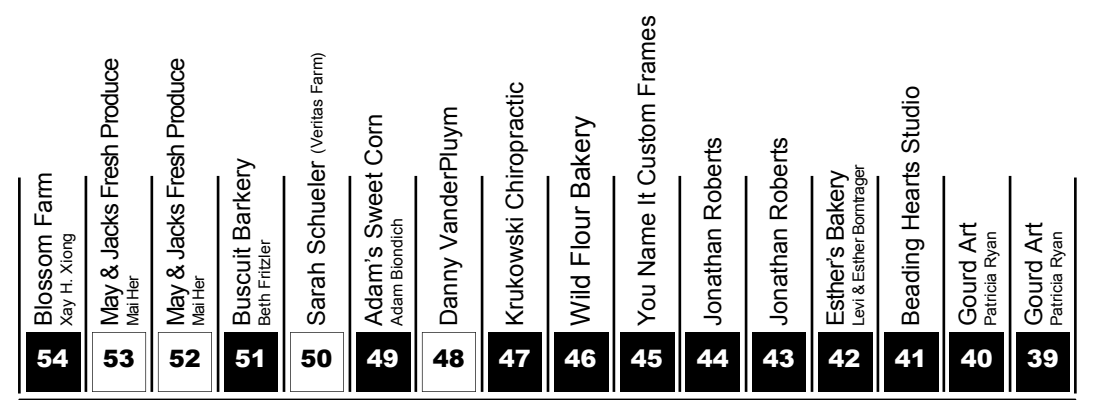

## FOX RIVER AND RIVERWALK

Cross Walk

## FORMER TRANSIT CENTER

Cross Walk

## Riverfront Plaza

LIVE MUSIC

Friedman Drive

### PEAK SEASON 2011

**June 18 - Oct 29**