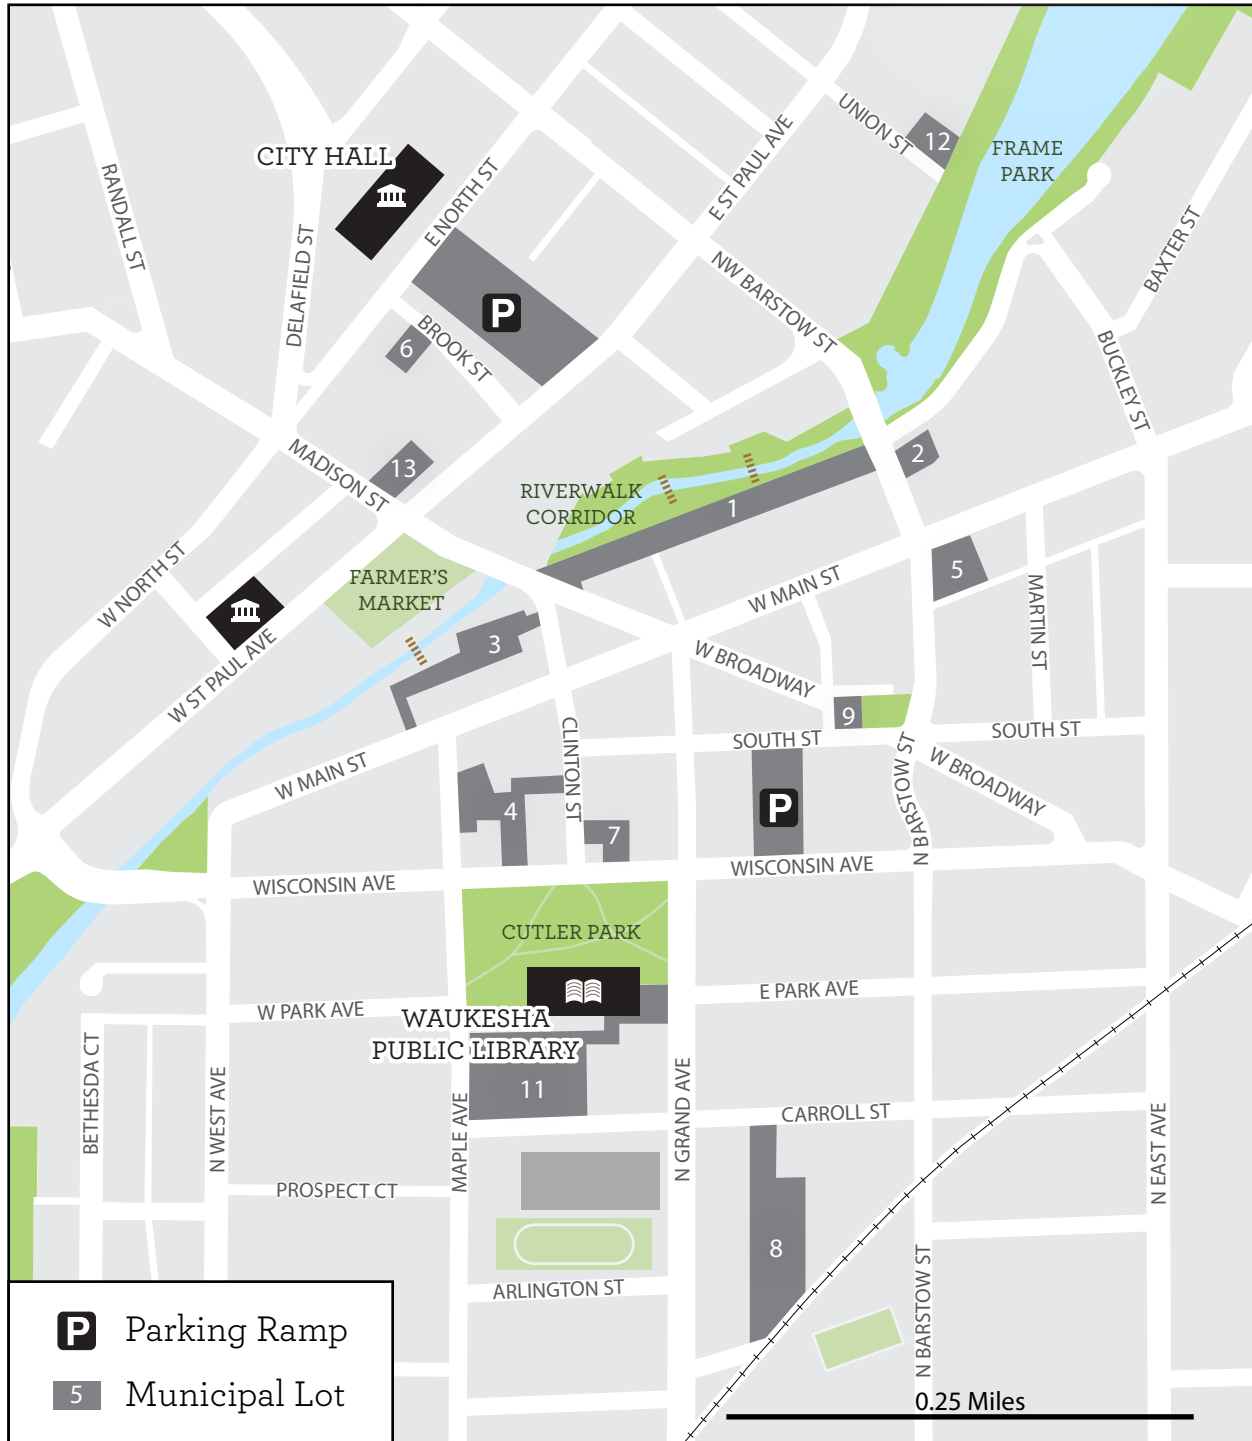

DOWNTOWN WAUKESHA PUBLIC PARKING

PLEASE OBSERVE SIGNS WHEN PARKING FOR SPECIFIC TIMES.

- #1 River Lot: 89 Spaces**
- #2 Barstow-Corrina Lot: 11 Spaces*
- #3 Clock Tower Lot: 87 Spaces*
- #4 Clinton Street Lot: 114 Spaces**
- #5 Barstow-Main Lot: 42 Spaces*
- #6 Brook Street Lot: 18 Spaces**
- #7 Wisconsin Avenue Lot: 29 Spaces***
- #8 Carroll-Cutler Lot: 163 Spaces**

- #9 Gaspar Street Lot: 19 Spaces**
- #11 Carroll-Maple Lot: 86 Spaces*
- #12 Union Street Lot: 31 Spaces***
- #13 Madison Street Lot: 26 Spaces*

*Overnight parking available by permit
 **Overnight parking available by permit, restricted to designated spaces
 ***No overnight parking