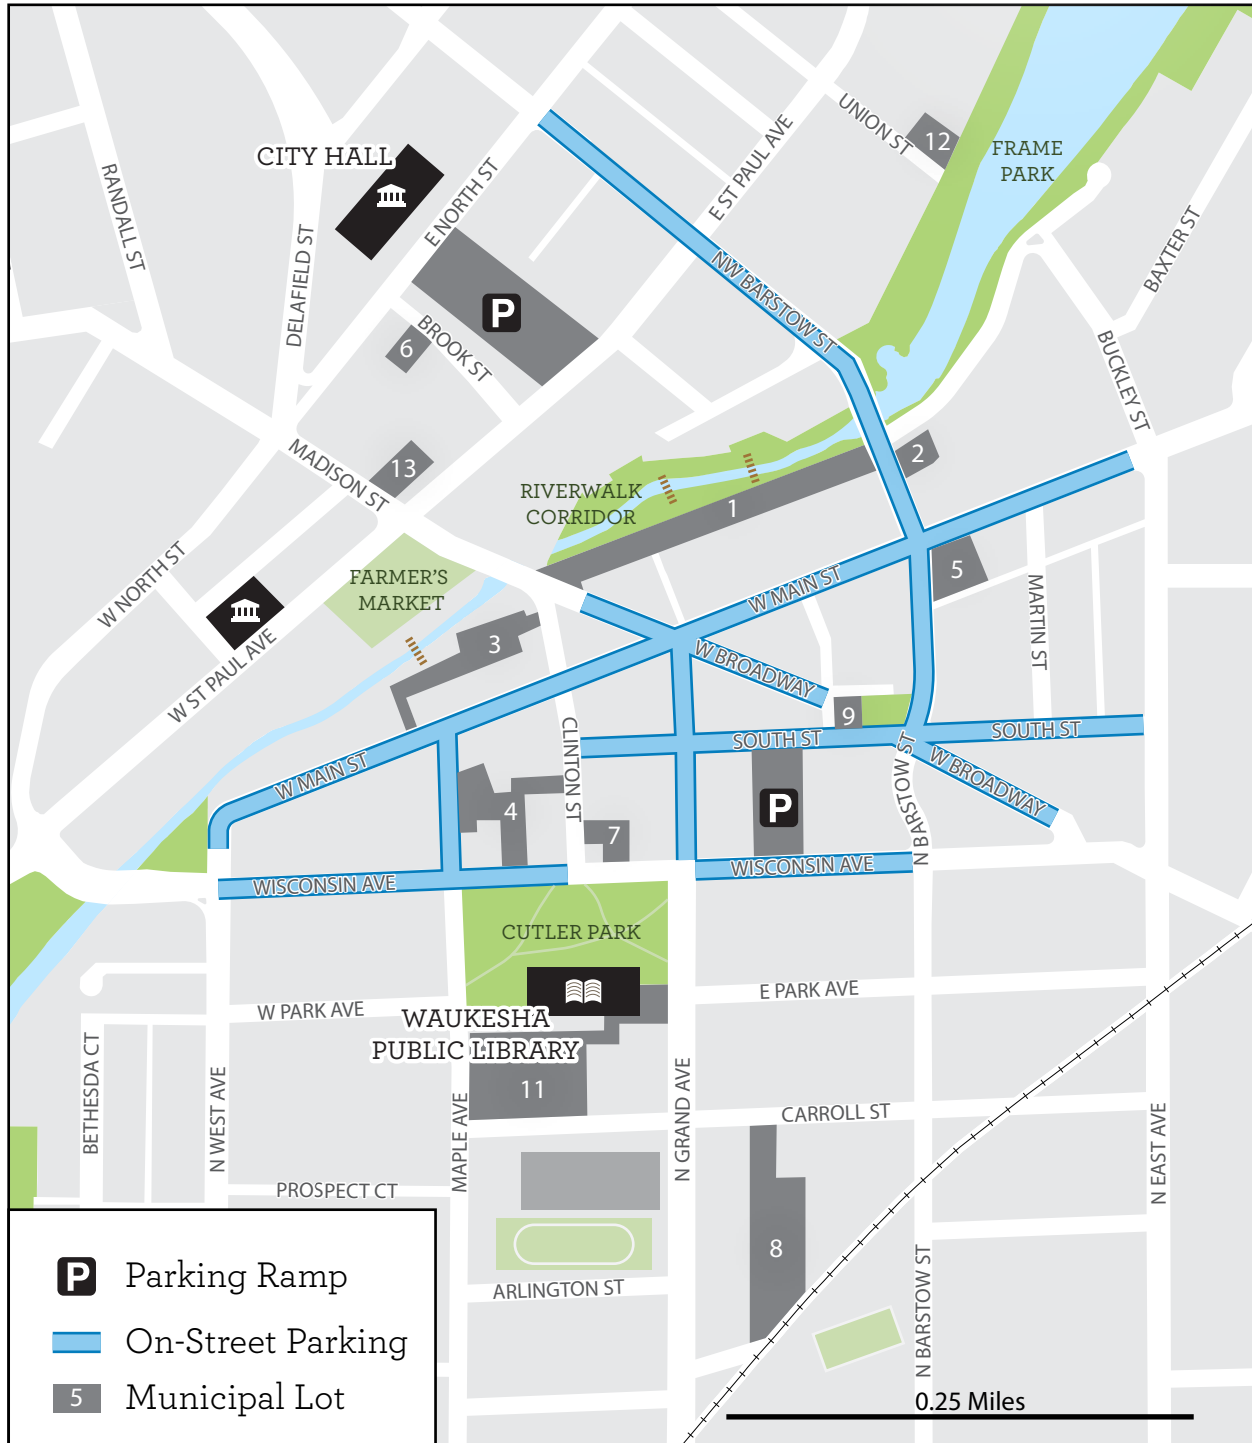

DOWNTOWN WAUKESHA PUBLIC PARKING

PLEASE OBSERVE SIGNS WHEN PARKING FOR SPECIFIC TIMES.

- #1 River Lot: 89 Spaces**
- #2 Barstow-Corrina Lot: 11 Spaces*
- #3 Clock Tower Lot: 87 Spaces*
- #4 Clinton Street Lot: 114 Spaces**
- #5 Barstow-Main Lot: 42 Spaces*
- #6 Brook Street Lot: 18 Spaces**
- #7 Wisconsin Avenue Lot: 29 Spaces***
- #8 Carroll-Cutler Lot: 163 Spaces**

- #9 Gaspar Street Lot: 19 Spaces**
- #11 Carroll-Maple Lot: 86 Spaces*
- #12 Union Street Lot: 31 Spaces***
- #13 Madison Street Lot: 26 Spaces*

*Overnight parking available by permit
 **Overnight parking available by permit, restricted to designated spaces
 ***No overnight parking